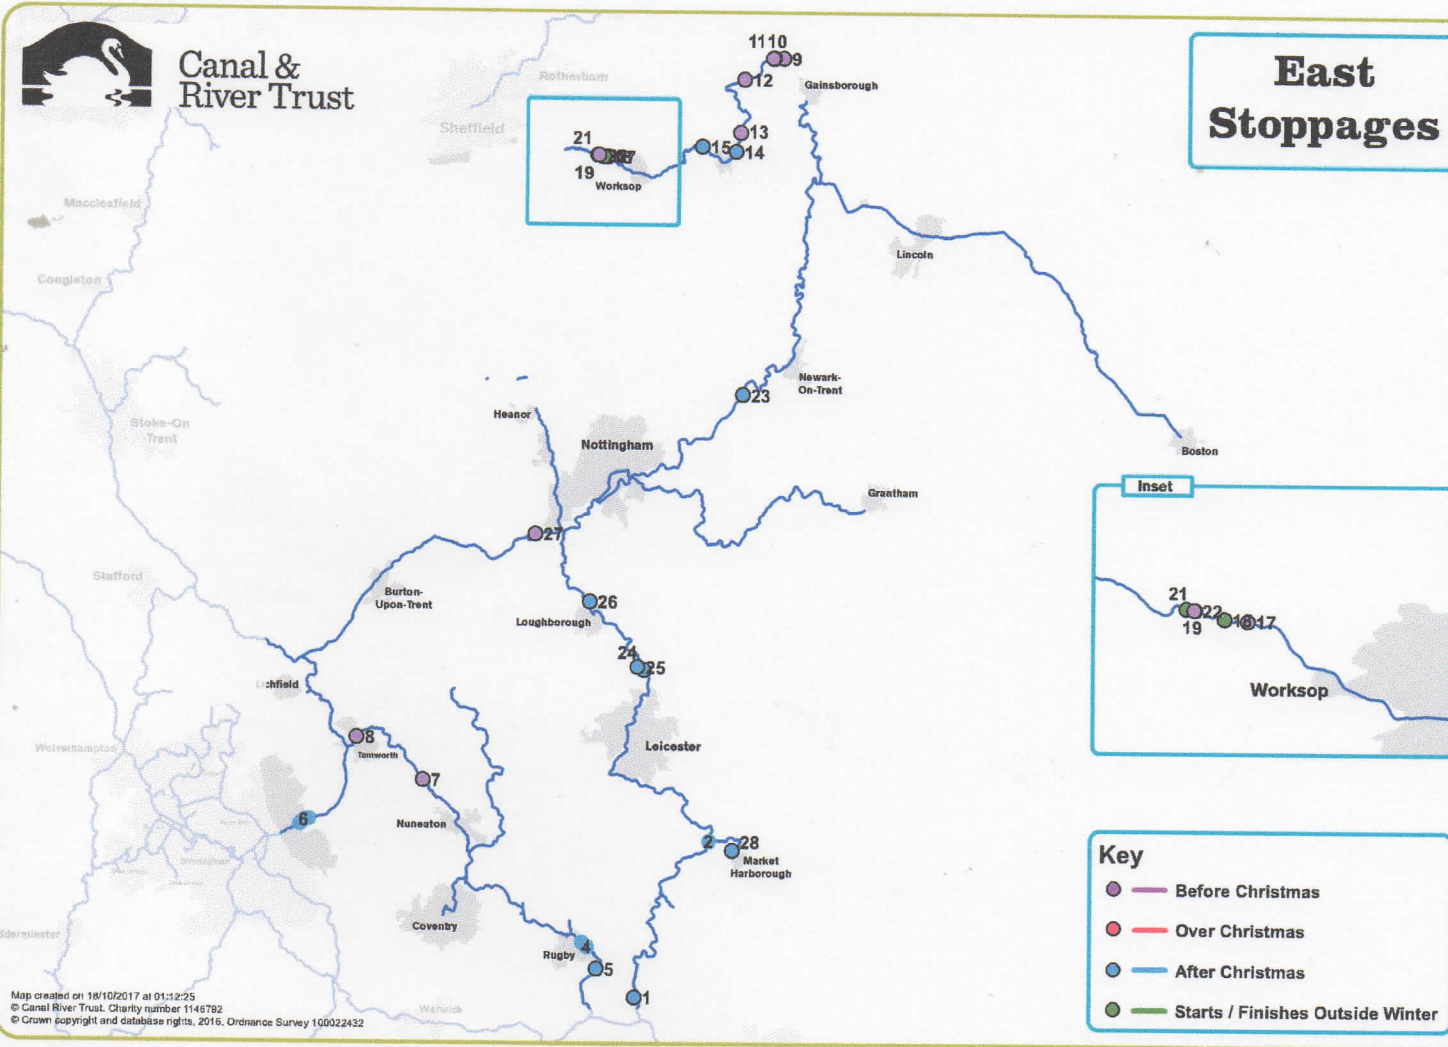

Canal &
River Trust

East Stoppages

Key

- Before Christmas
- Over Christmas
- After Christmas
- Starts / Finishes Outside Winter

Map created on 18/10/2017 at 01:12:25
© Canal River Trust, Clarity number 1145782
© Crown copyright and database rights, 2016, Ordnance Survey 100022432